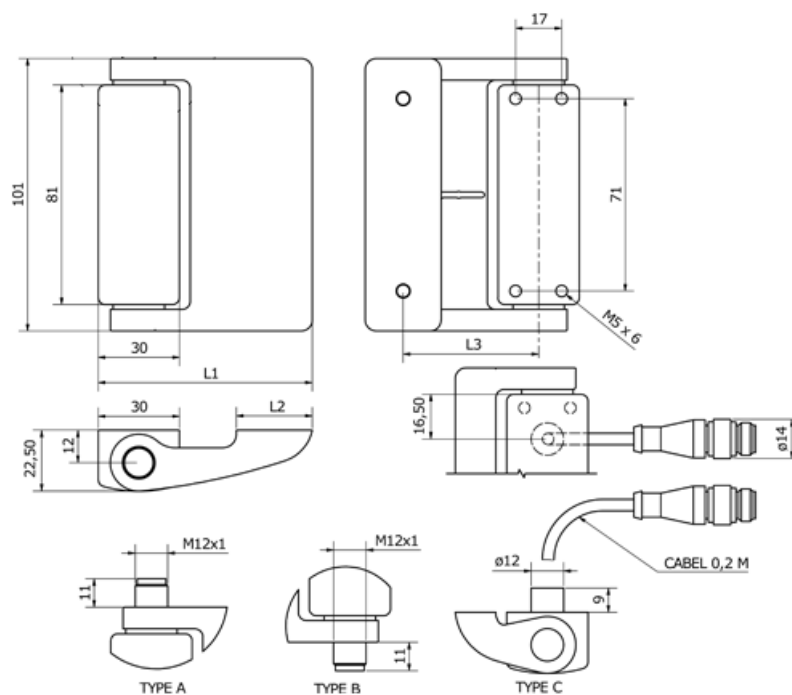

Article number: 201581047C1

Description: E+G hinge with safety switch GN139.1-79-101-B
Zinc die casting, silver metallic coated/1.4305

Measures

L1 = 79

L2 = 30

L3 = 50